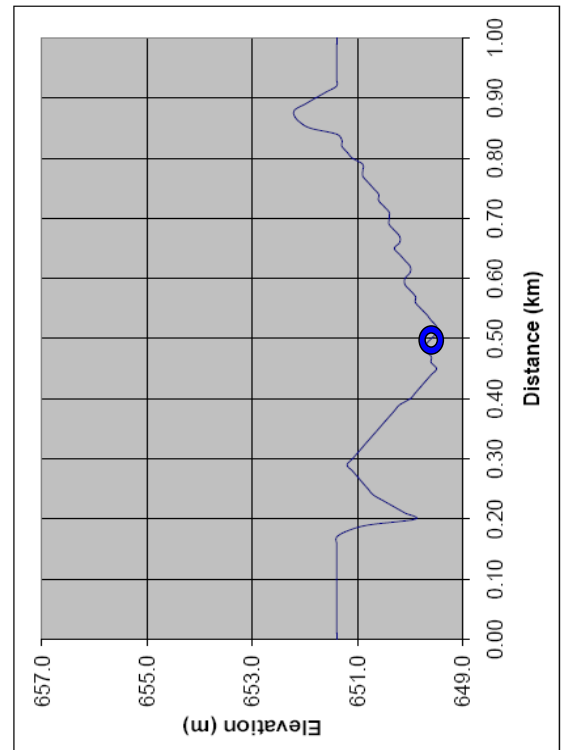

Competition: 2010 AB 5/6 Cup Olympic Echo

Event: 1.0 k & 2 k Classic  
3 x 1.0 k Relay

Course: Blue

Date Feb. 27 - 28, 2010

Course Length:	1.01	km	Height Difference:	5.9	m
Lowest Point:	649.3	m	Maximum Climb:	2.9	m
Highest Point:	655.2	m	Total Climb:	11.7	m