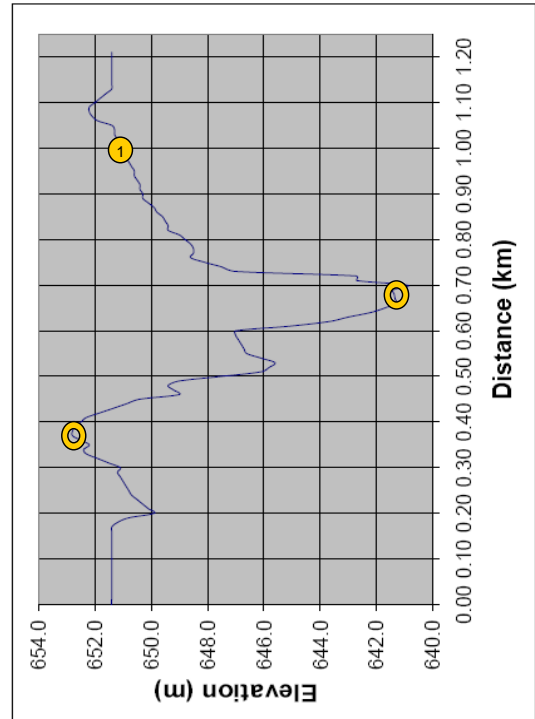

Competition: 2010 AB 5/6 Cup Olympic Echo

Event: 2.5 k Classic
4 x 2.5 k Relay

Course: Gold

Date Feb. 27 - 28, 2010

Course Length:	1.21	km
Lowest Point:	640.9	m
Highest Point:	652.8	m

Height Difference:	11.9	m
Maximum Climb:	7.6	m
Total Climb:	15.7	m