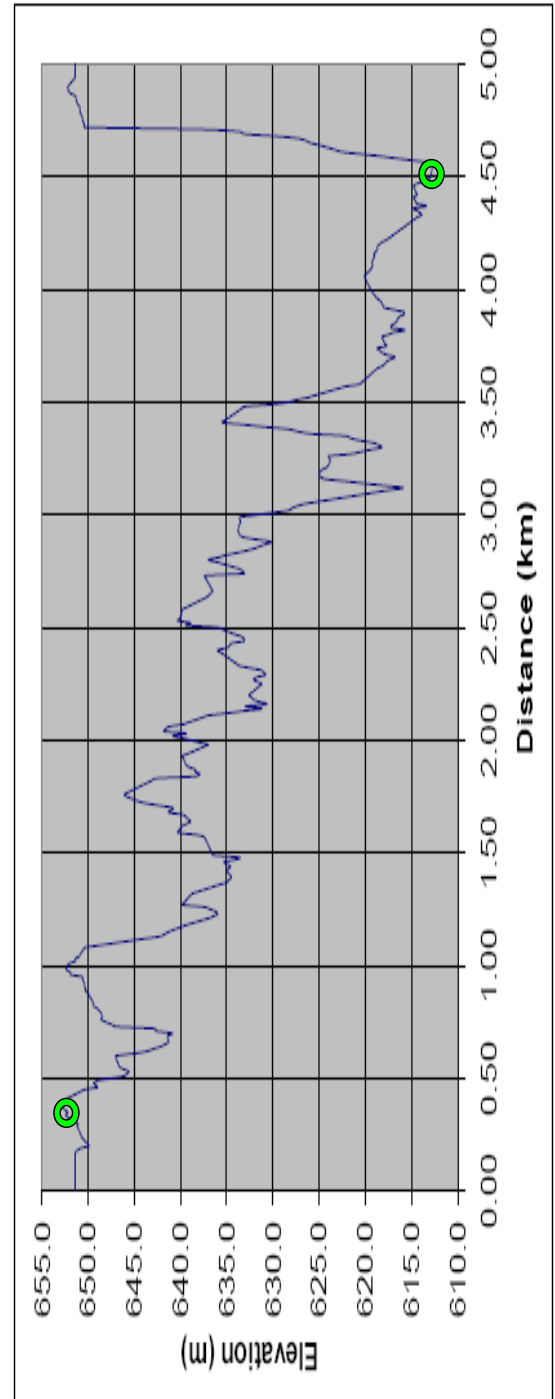

Competition: 2010 AB 5/6 Cup Olympic Echo
 Event: 5 k Classic, 10 k Classic, 15 k Classic,
 4 x 5 k Relay
 Date: Jan. 17 & 18, 2009

Course: Green

Course Length:	5.02	km	Height Difference:	40.4	m
Lowest Point:	612.4	m	Maximum Climb:	39.6	m
Highest Point:	652.8	m	Total Climb:	147.7	m