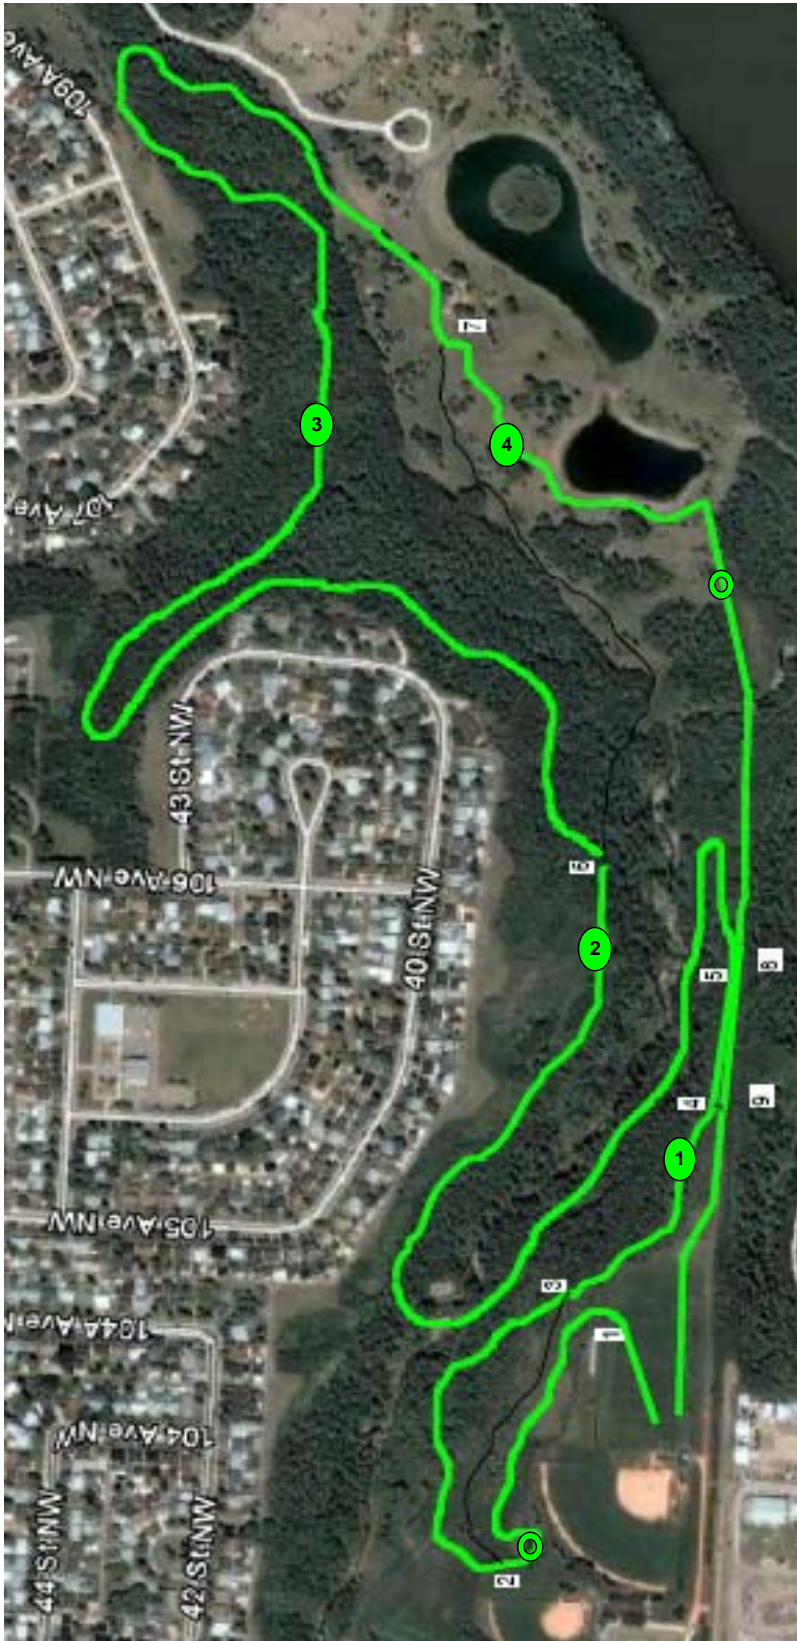

Competition: 2010 AB 5/6 Cup Olympic Echo
 Event: 5 k Classic, 10 k Classic, 15 k Classic,
 4 x 5 k Relay
 Date: Jan. 17 & 18, 2009

Course: Green

Course Length:	5.02	km	Height Difference:	40.4	m
Lowest Point:	612.4	m	Maximum Climb:	39.6	m
Highest Point:	652.8	m	Total Climb:	147.7	m