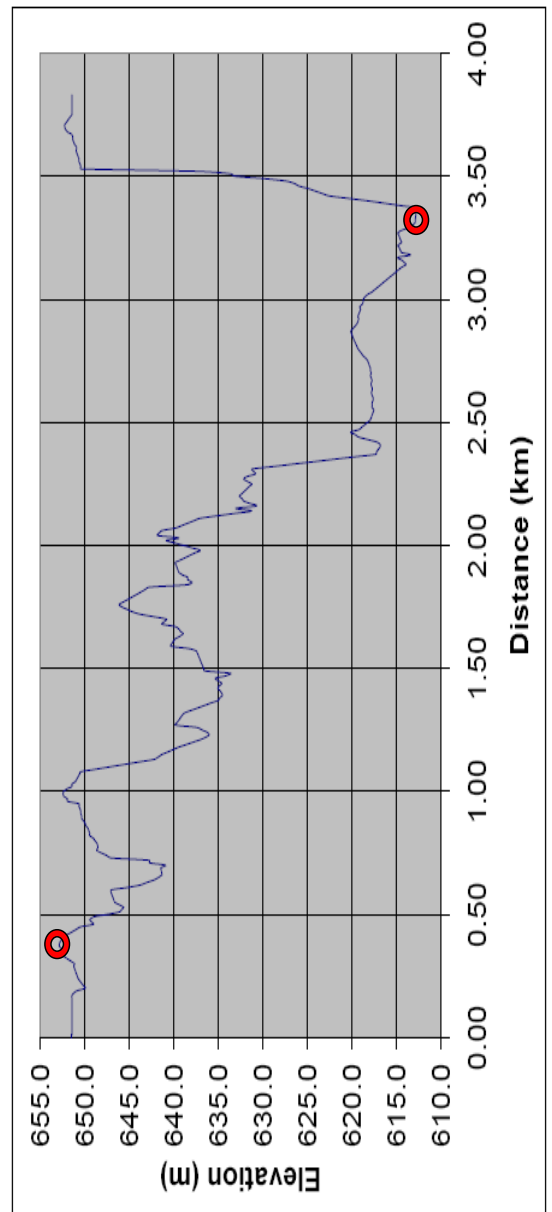

Competition: 2010 AB 5/6 Cup Olympic Echo

Event: 3.75 k Classic, 7.5 k Classic,
4 x 3.75 k Relay

Course: Red

Date Feb. 27 - 28, 2010

Course Length:	3.83	km	Height Difference:	40.4	m
Lowest Point:	612.4	m	Maximum Climb:	39.6	m
Highest Point:	652.8	m	Total Climb:	98.2	m