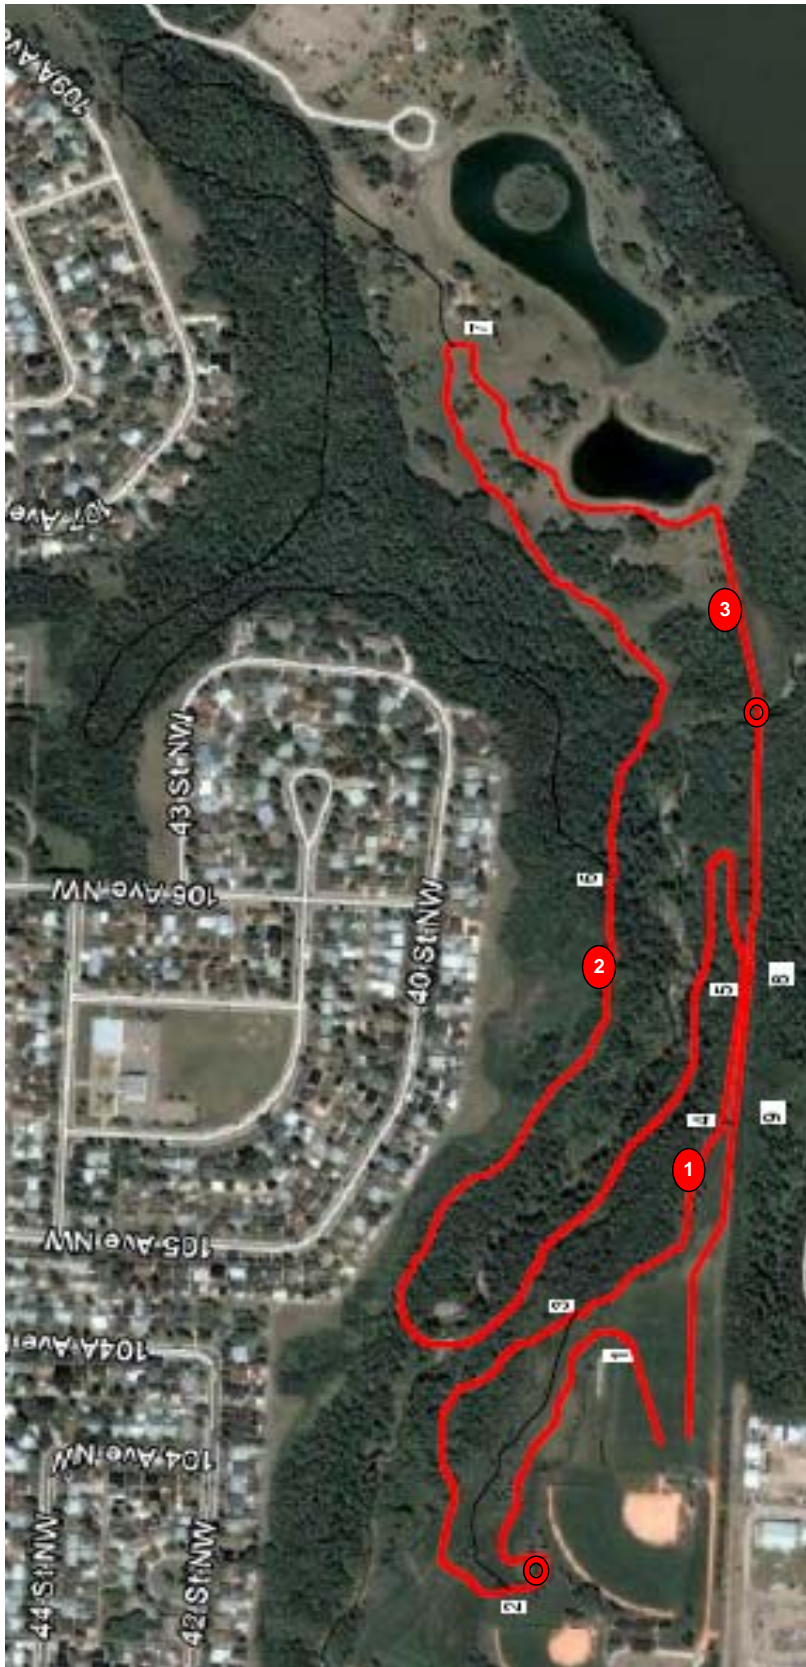

Competition: 2010 AB 5/6 Cup Olympic Echo

Event: 3.75 k Classic, 7.5 k Classic,
4 x 3.75 k Relay

Course: Red

Date Feb. 27 - 28, 2010

Course Length:	3.83	km	Height Difference:	40.4	m
Lowest Point:	612.4	m	Maximum Climb:	39.6	m
Highest Point:	652.8	m	Total Climb:	98.2	m